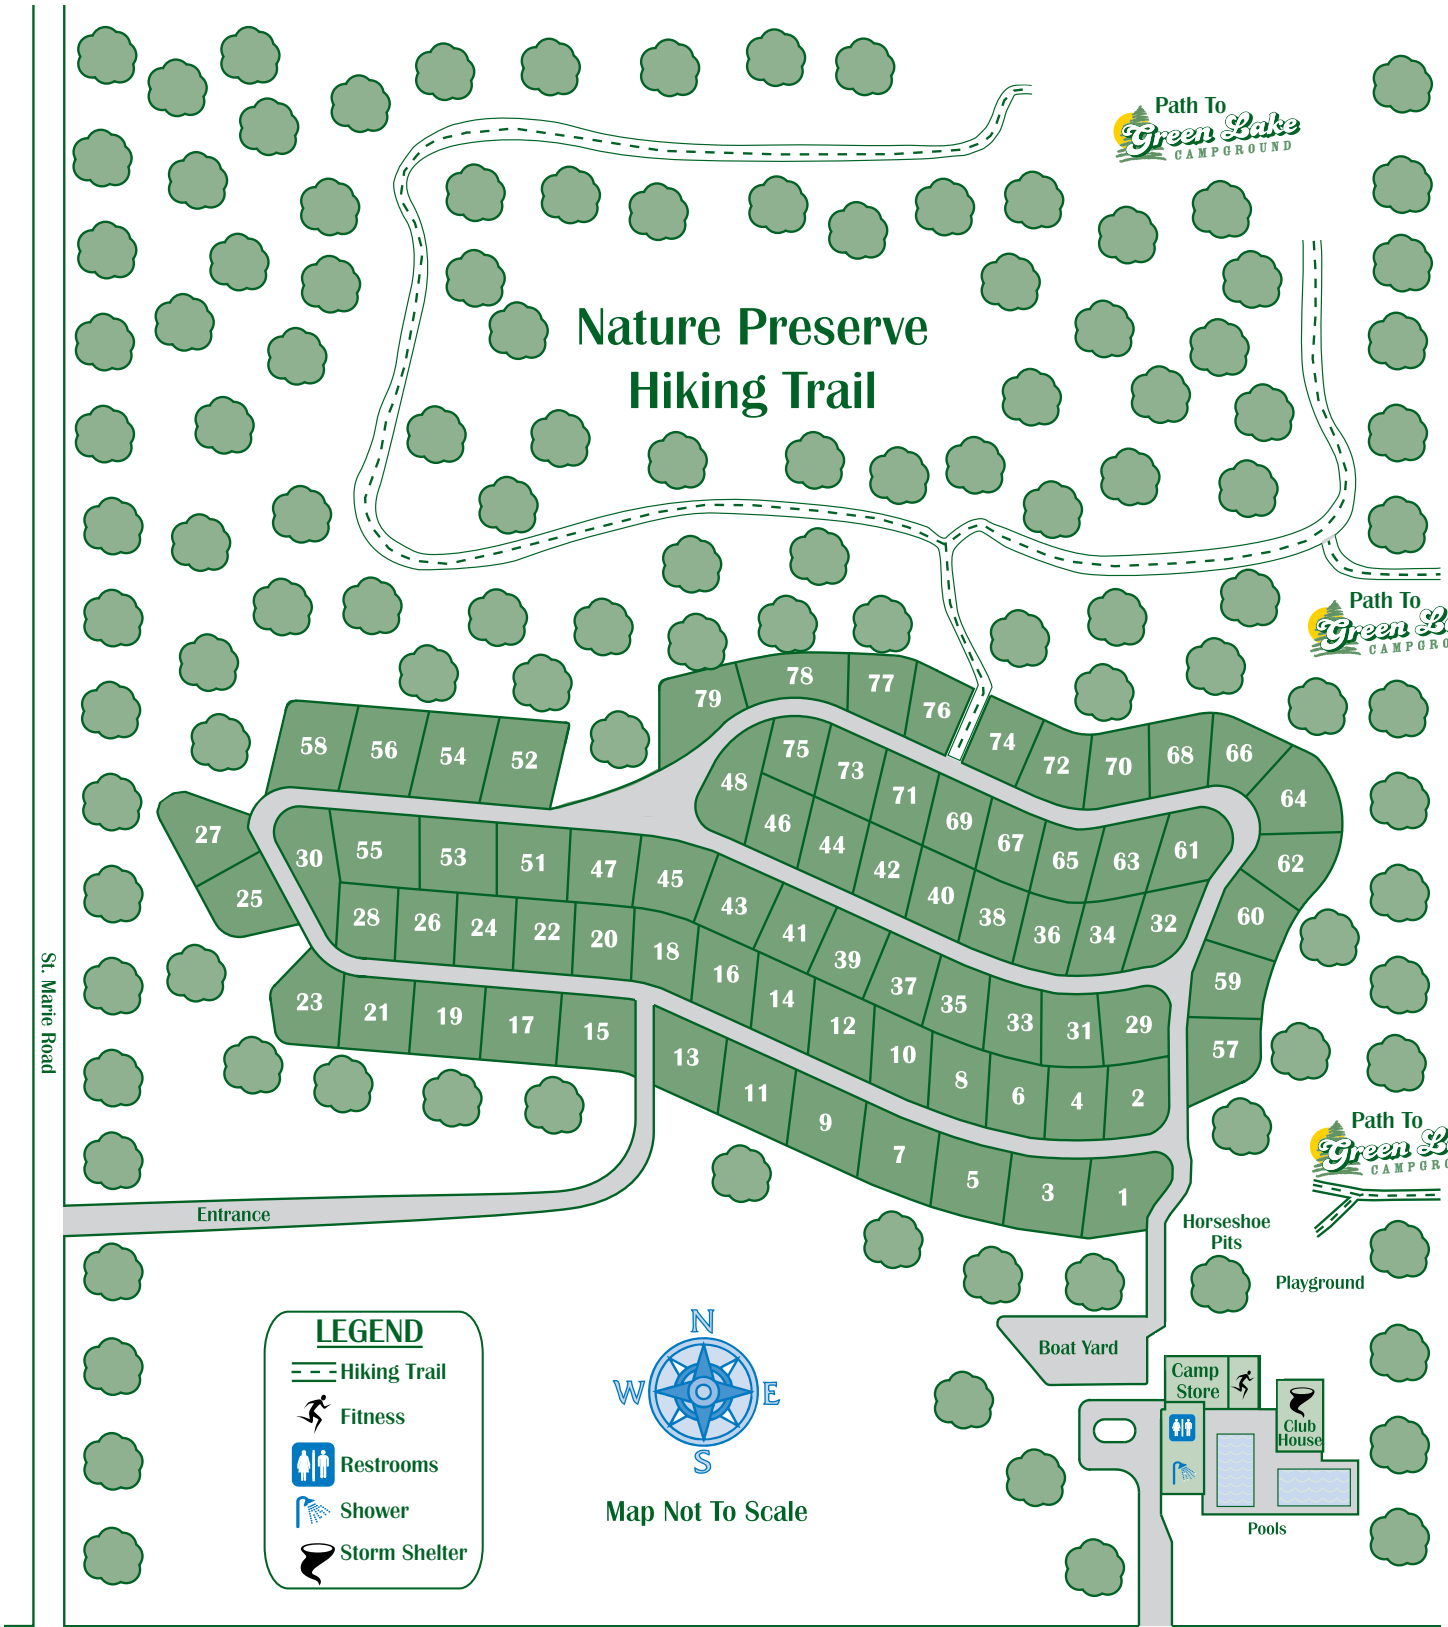

WHISPERING OAKS  
of  
**Green Lake**  
CAMPGROUND

W2360 State Road 23  
Green Lake, Wisconsin 54941  
920-294-3543  
email: [camp@greenlakecampground.com](mailto:camp@greenlakecampground.com)  
website: [www.greenlakecampground.com](http://www.greenlakecampground.com)

**LEGEND**

- Hiking Trail
- Fitness
- Restrooms
- Shower
- Storm Shelter

Map Not To Scale