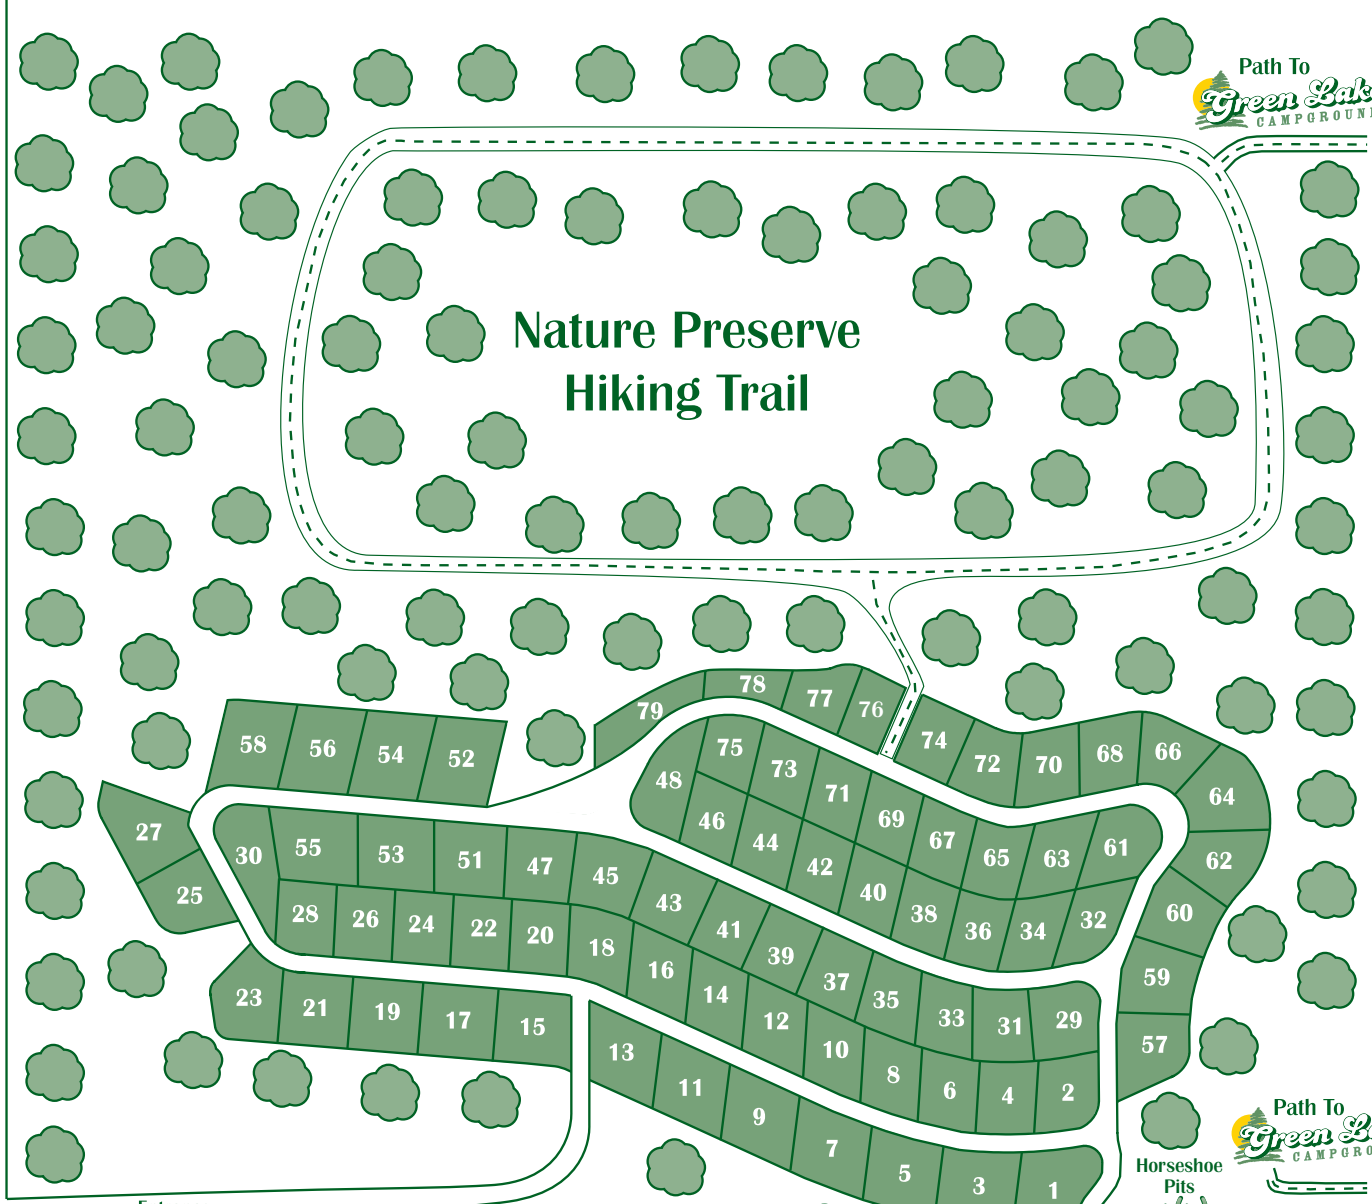

WHISPERING OAKS
of
Green Lake
CAMPGROUND

W2360 State Road 23
Green Lake, Wisconsin 54941
920-294-3543
email: camp@greenlakecampground.com
website: www.greenlakecampground.com

St. Marie Road

Entrance

Boat Yard

Map Not To Scale