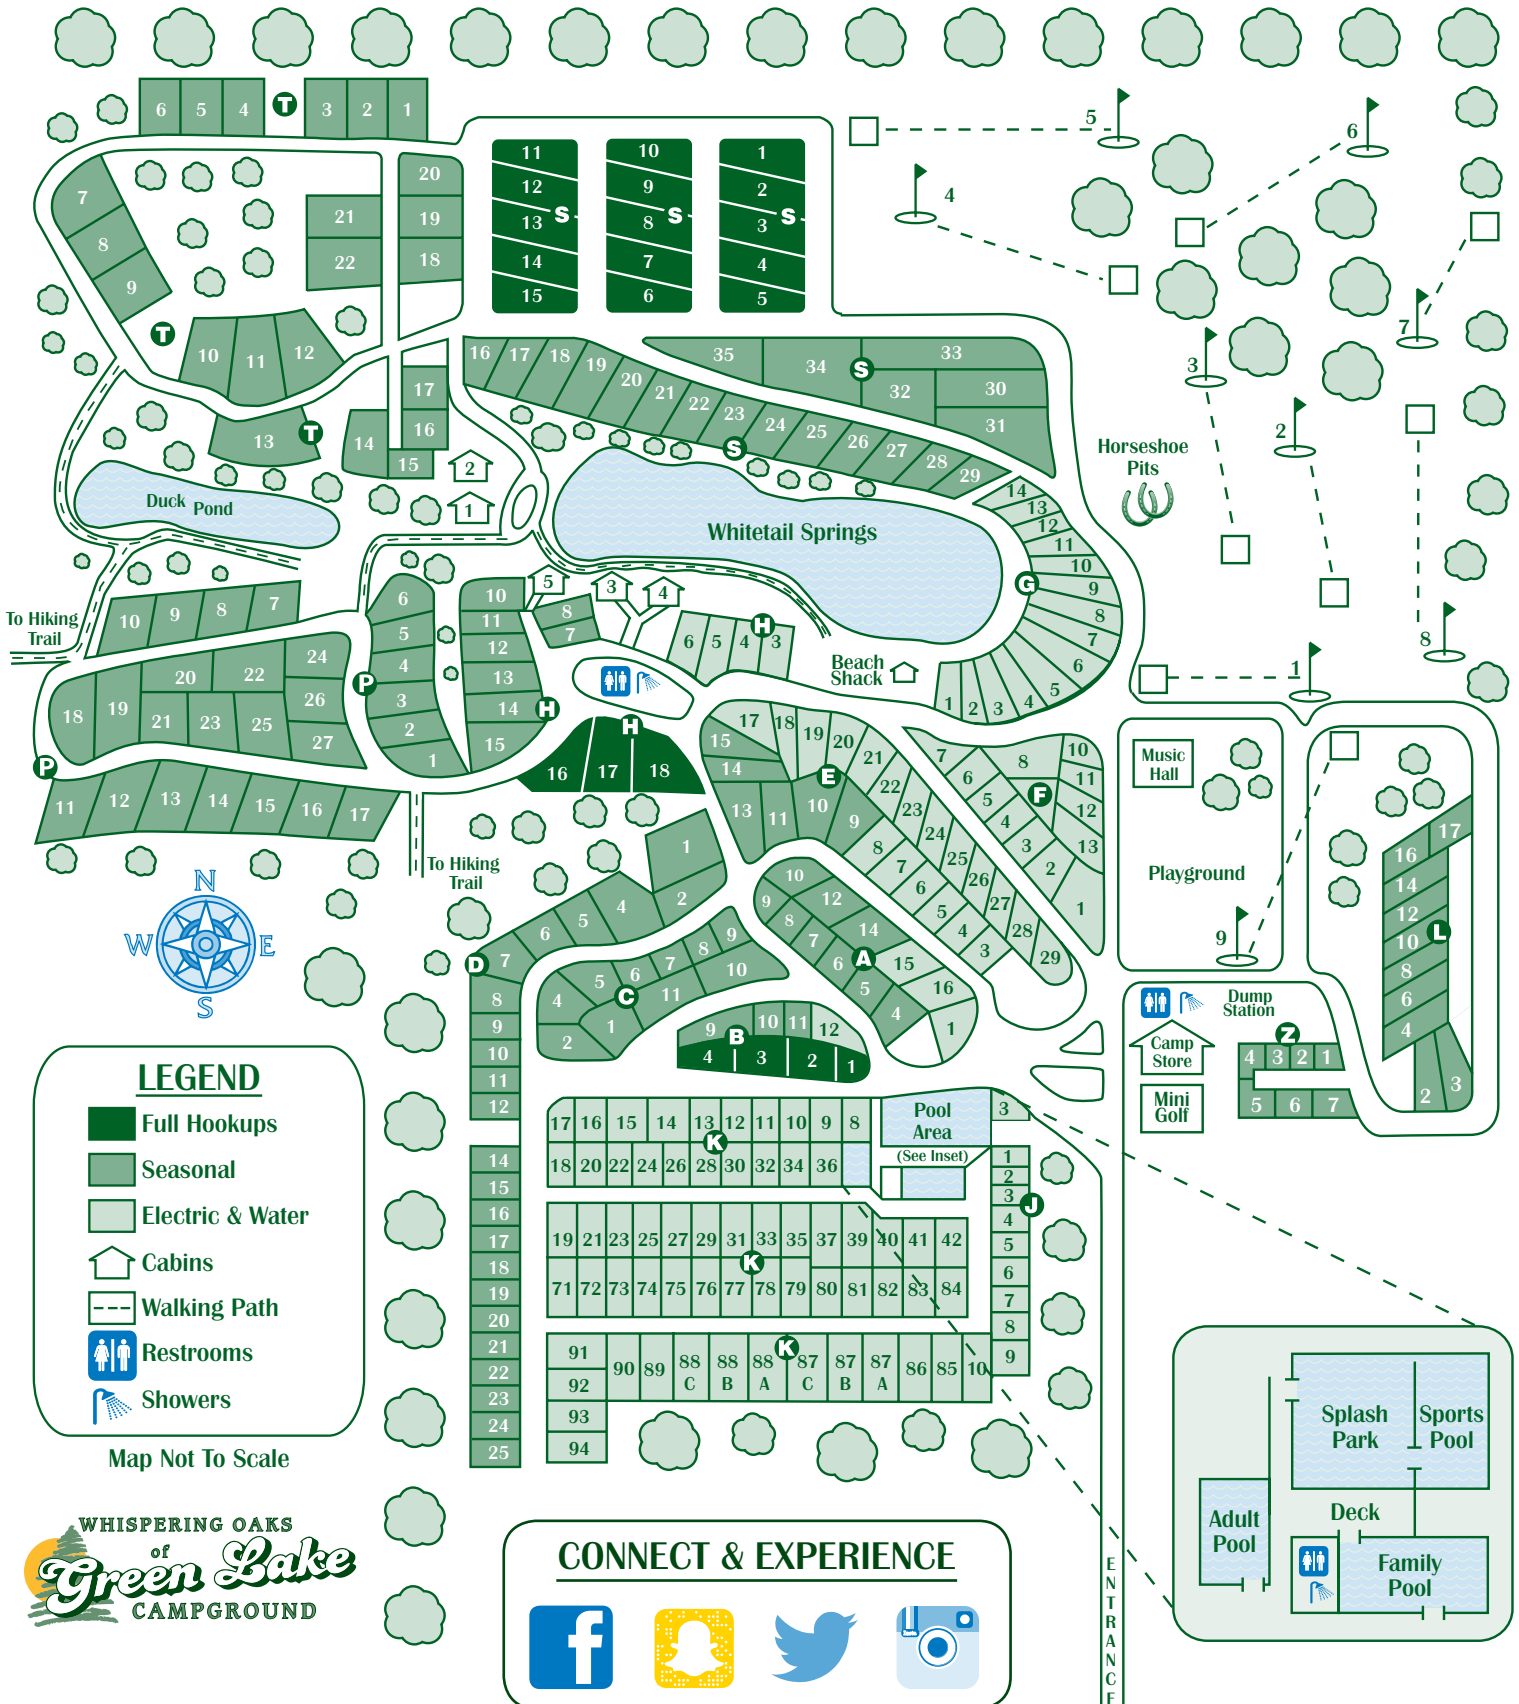

Green Lake

CAMPGROUND

W2360 State Road 23

Green Lake, Wisconsin 54941

920-294-3543

email: camp@greenlakecampground.com

website: www.greenlakecampground.com

LEGEND

- Full Hookups
- Seasonal
- Electric & Water
- Cabins
- Walking Path
- Restrooms
- Showers

Map Not To Scale

CONNECT & EXPERIENCE

ENTRANCE