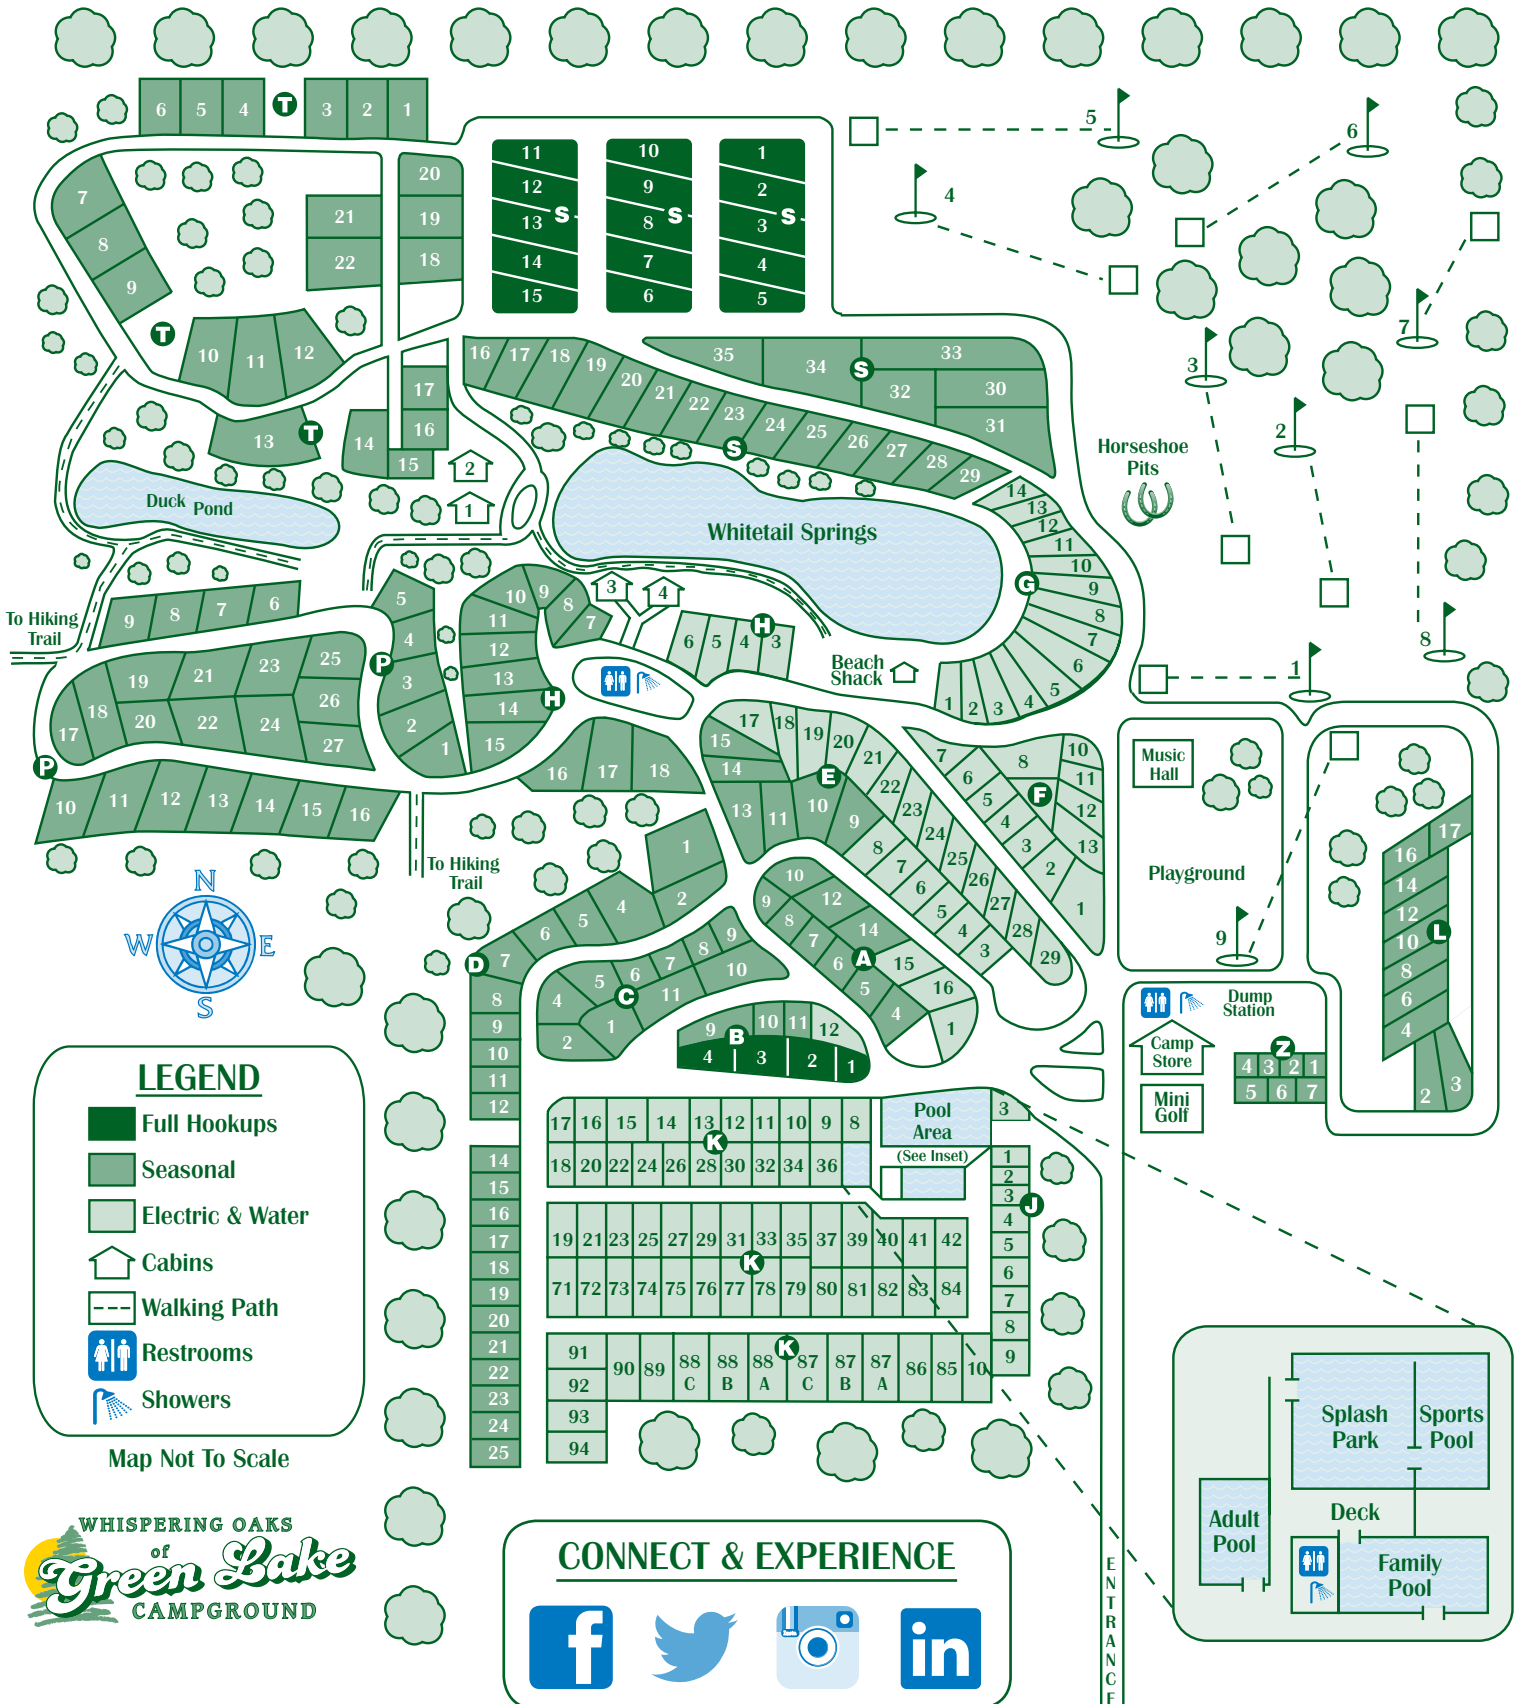

Green Lake

CAMPGROUND

W2360 State Road 23

Green Lake, Wisconsin 54941

920-294-3543

email: camp@greenlakecampground.com

website: www.greenlakecampground.com

LEGEND

- Full Hookups
- Seasonal
- Electric & Water
- Cabins
- Walking Path
- Restrooms
- Showers

Map Not To Scale

CONNECT & EXPERIENCE